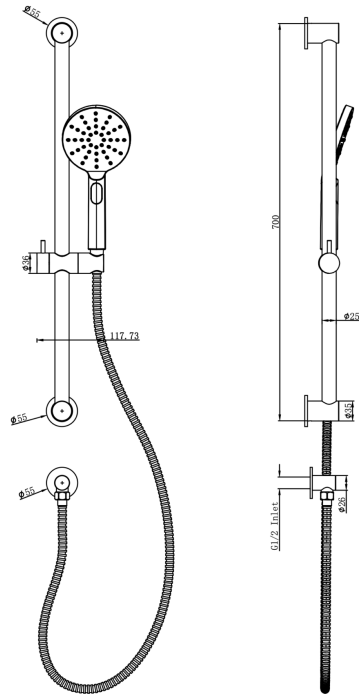

Sofia Sliding Shower Rail with Multifunction Handpiece

Product Specifications

Code:	SOF-37a-BB
Finish:	Brushed Brass
Barcode:	9339897033787
WELS Star:	5 Star
WELS Rating:	6L/Min
Primary Material:	304 Stainless Steel
Technical Features:	Adjustable Fixing Point: Main Rail Cut to Length
Special Features:	Spare Parts Available Optional Non-Return Valve

SOF-37a-CH
Chrome
Electroplate

SOF-37a-GM
Gunmetal
PVD

SOF-37a-MB
Matte Black
Electroplate

SOF-37a-AB
Aged Bronze
PVD

SOF-37a-BB
Brushed Brass
PVD

SOF-37a-BN
Brushed Nickel
Raw Brush

Experience, *the difference.*