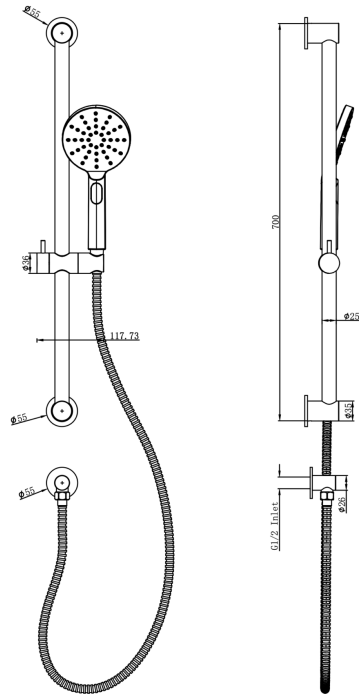

# Sofia Sliding Shower Rail with Multifunction Handpiece

## Product Specifications

Code:	SOF-37a-CH
Finish:	Chrome
Barcode:	9339897033800
WELS Star:	5 Star
WELS Rating:	6L/Min
Primary Material:	304 Stainless Steel
Technical Features:	Adjustable Fixing Point: Main Rail Cut to Length
Special Features:	Spare Parts Available Optional Non-Return Valve

**SOF-37a-CH**  
Chrome  
Electroplate

**SOF-37a-GM**  
Gunmetal  
PVD

**SOF-37a-MB**  
Matte Black  
Electroplate

**SOF-37a-AB**  
Aged Bronze  
PVD

**SOF-37a-BB**  
Brushed Brass  
PVD

**SOF-37a-BN**  
Brushed Nickel  
Raw Brush