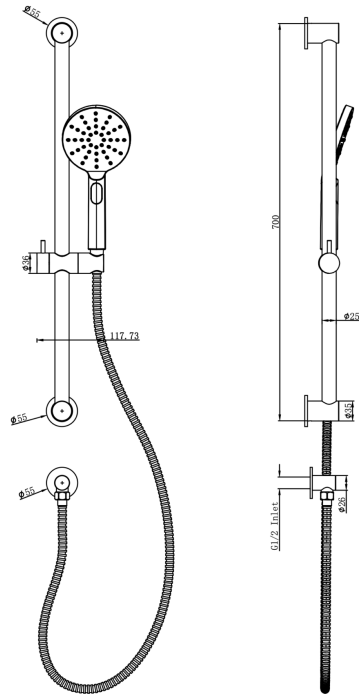

# Sofia Sliding Shower Rail with Multifunction Handpiece

## Product Specifications

Code:	SOF-37a-GM
Finish:	Gunmetal
Barcode:	9339897033817
WELS Star:	5 Star
WELS Rating:	6L/Min
Primary Material:	304 Stainless Steel
Technical Features:	Adjustable Fixing Point: Main Rail Cut to Length
Special Features:	Spare Parts Available Optional Non-Return Valve

**SOF-37a-CH**  
Chrome  
Electroplate

**SOF-37a-GM**  
Gunmetal  
PVD

**SOF-37a-MB**  
Matte Black  
Electroplate

**SOF-37a-AB**  
Aged Bronze  
PVD

**SOF-37a-BB**  
Brushed Brass  
PVD

**SOF-37a-BN**  
Brushed Nickel  
Raw Brush