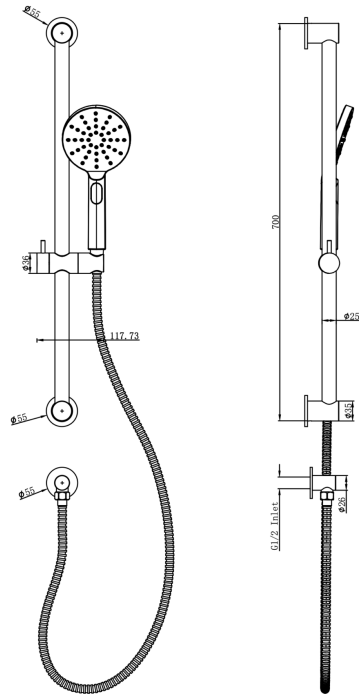

Sofia Sliding Shower Rail with Multifunction Handpiece

Product Specifications

Code:	SOF-37a-MB
Finish:	Matte Black
Barcode:	9339897033824
WELS Star:	5 Star
WELS Rating:	6L/Min
Primary Material:	304 Stainless Steel
Technical Features:	Adjustable Fixing Point: Main Rail Cut to Length
Special Features:	Spare Parts Available Optional Non-Return Valve

SOF-37a-CH
Chrome
Electroplate

SOF-37a-GM
Gunmetal
PVD

SOF-37a-MB
Matte Black
Electroplate

SOF-37a-AB
Aged Bronze
PVD

SOF-37a-BB
Brushed Brass
PVD

SOF-37a-BN
Brushed Nickel
Raw Brush

Experience, *the difference.*