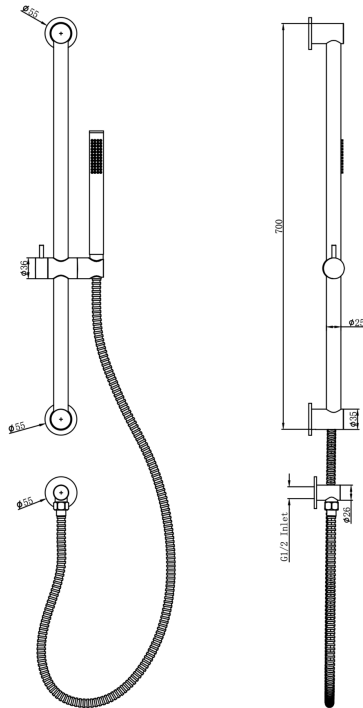

# Sofia Sliding Shower Rail with Slim Handpiece

## Product Specifications

Code:	SOF-37b-AB
Finish:	Aged Bronze
Barcode:	9339897033831
WELS Star:	3 Star
WELS Rating:	8.5L/Min
Primary Material:	304 Stainless Steel
Technical Features:	Adjustable Fixing Point: Main Rail Cut to Length
Special Features:	Spare Parts Available Optional Non-Return Valve

**SOF-37b-BN**  
Brushed Nickel  
Raw Brush

**SOF-37b-CH**  
Chrome  
Electroplate

**SOF-37b-GM**  
Gunmetal  
PVD

**SOF-37b-MB**  
Matte Black  
Electroplate

**SOF-37b-AB**  
Aged Bronze  
PVD

**SOF-37b-BB**  
Brushed Brass  
PVD