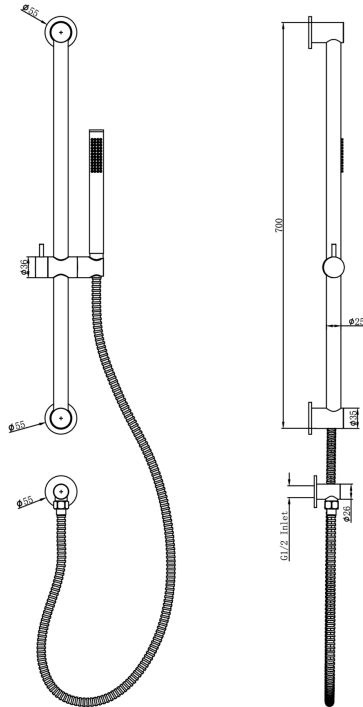

Sofia Sliding Shower Rail with Slim Handpiece

Product Specifications

Code:	SOF-37b-BB
Finish:	Brushed Brass
Barcode:	9339897033848
WELS Star:	3 Star
WELS Rating:	8.5L/Min
Primary Material:	304 Stainless Steel
Technical Features:	Adjustable Fixing Point: Main Rail Cut to Length
Special Features:	Spare Parts Available Optional Non-Return Valve

SOF-37b-BN
Brushed Nickel
Raw Brush

SOF-37b-CH
Chrome
Electroplate

SOF-37b-GM
Gunmetal
PVD

SOF-37b-MB
Matte Black
Electroplate

SOF-37b-AB
Aged Bronze
PVD

SOF-37b-BB
Brushed Brass
PVD

Experience, *the difference.*