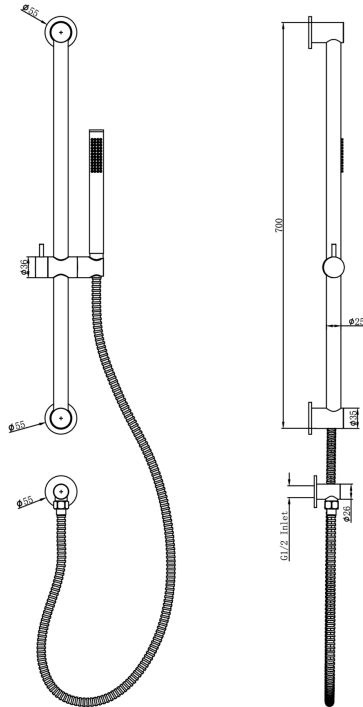

# Sofia Sliding Shower Rail with Slim Handpiece

## Product Specifications

Code:	SOF-37b-BN
Finish:	Brushed Nickel
Barcode:	9339897033855
WELS Star:	3 Star
WELS Rating:	8.5L/Min
Primary Material:	304 Stainless Steel
Technical Features:	Adjustable Fixing Point: Main Rail Cut to Length
Special Features:	Spare Parts Available Optional Non-Return Valve

**SOF-37b-BN**  
Brushed Nickel  
Raw Brush

**SOF-37b-CH**  
Chrome  
Electroplate

**SOF-37b-GM**  
Gunmetal  
PVD

**SOF-37b-MB**  
Matte Black  
Electroplate

**SOF-37b-AB**  
Aged Bronze  
PVD

**SOF-37b-BB**  
Brushed Brass  
PVD