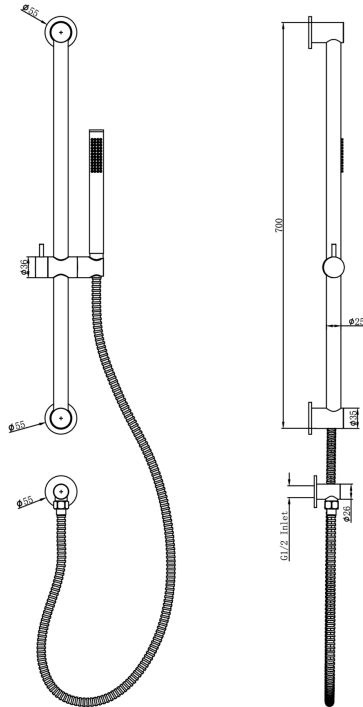

# Sofia Sliding Shower Rail with Slim Handpiece

## Product Specifications

Code:	SOF-37b-GM
Finish:	Gunmetal
Barcode:	9339897033879
WELS Star:	3 Star
WELS Rating:	8.5L/Min
Primary Material:	304 Stainless Steel
Technical Features:	Adjustable Fixing Point: Main Rail Cut to Length
Special Features:	Spare Parts Available Optional Non-Return Valve

**SOF-37b-BN**  
Brushed Nickel  
Raw Brush

**SOF-37b-CH**  
Chrome  
Electroplate

**SOF-37b-GM**  
Gunmetal  
PVD

**SOF-37b-MB**  
Matte Black  
Electroplate

**SOF-37b-AB**  
Aged Bronze  
PVD

**SOF-37b-BB**  
Brushed Brass  
PVD