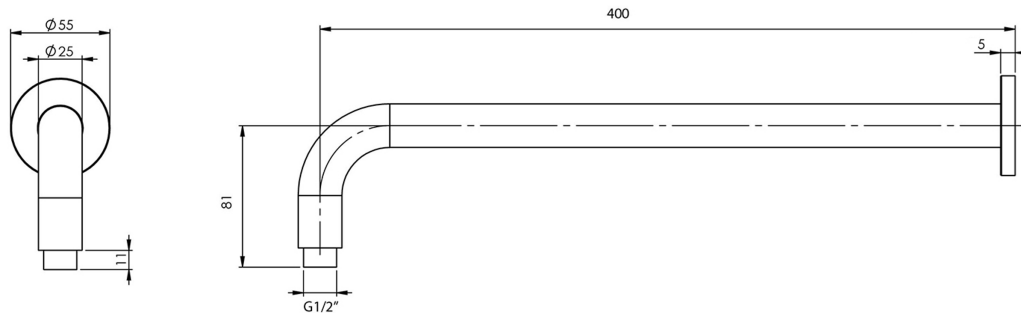

# Sofia Round 400mm Shower Wall Arm

## Product Specifications

**Code:** SOF-400W-AB  
**Finish:** Aged Bronze  
**Barcode:** 9339897031301  
**Primary Material:** 304 Stainless Steel

SOF-400W-MB  
Matte Black

SOF-400W-GM  
Gunmetal  
PVD

SOF-400W-CH  
Chrome