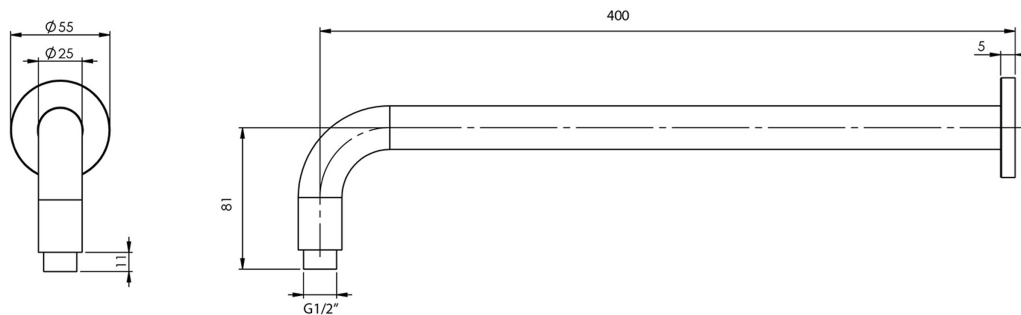

Sofia Round 400mm Shower Wall Arm

Product Specifications

Code: SOF-400W-BB
Finish: Brushed Brass
Barcode: 9339897031318
Primary Material: 304 Stainless Steel

SOF-400W-MB
Matte Black

SOF-400W-GM
Gunmetal
PVD