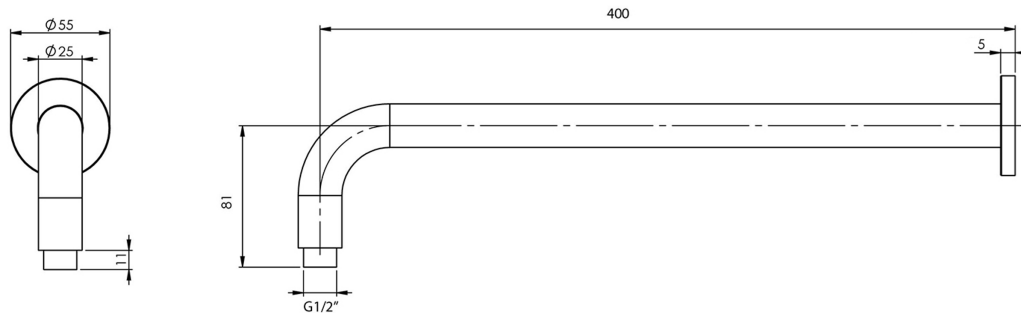

Sofia Round 400mm Shower Wall Arm

Product Specifications

Code: SOF-400W-BN
Finish: Brushed Nickel
Barcode: 9339897031325
Primary Material: 304 Stainless Steel

SOF-400W-MB
Matte Black

SOF-400W-GM
Gunmetal
PVD