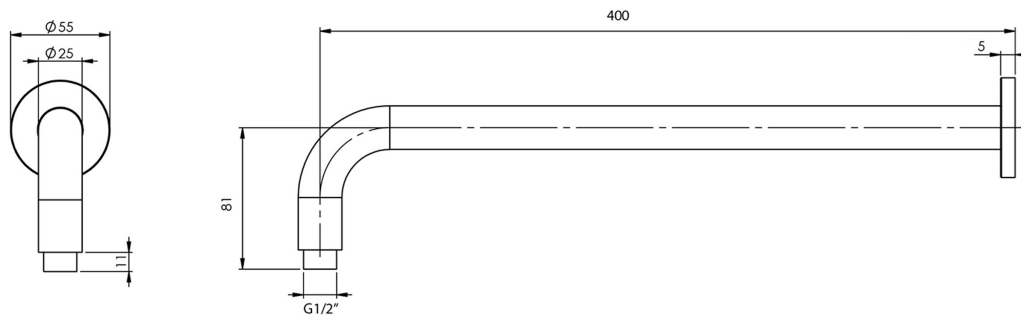

Sofia Round 400mm Shower Wall Arm

Product Specifications

Code: SOF-400W-CH
Finish: Chrome
Barcode: 9339897031332
Primary Material: 304 Stainless Steel

SOF-400W-MB
Matte Black

SOF-400W-GM
Gunmetal
PVD

SOF-400W-CH
Chrome