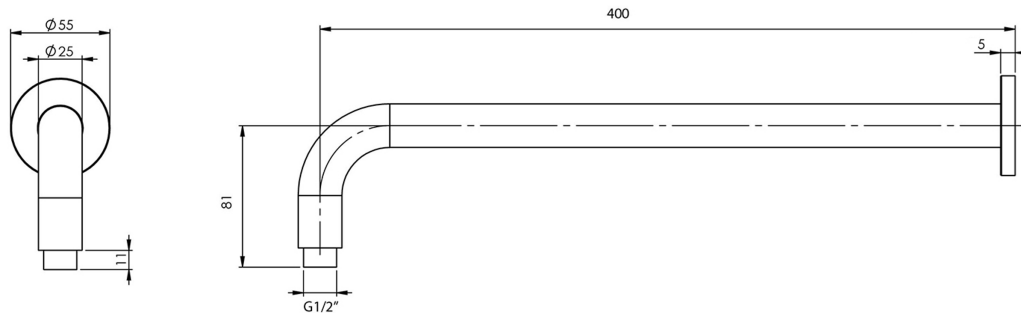

# Sofia Round 400mm Shower Wall Arm

## Product Specifications

**Code:** SOF-400W-GM  
**Finish:** Gunmetal  
**Barcode:** 9339897031349  
**Primary Material:** 304 Stainless Steel

SOF-400W-MB  
Matte Black

SOF-400W-GM  
Gunmetal  
PVD

SOF-400W-CH  
Chrome