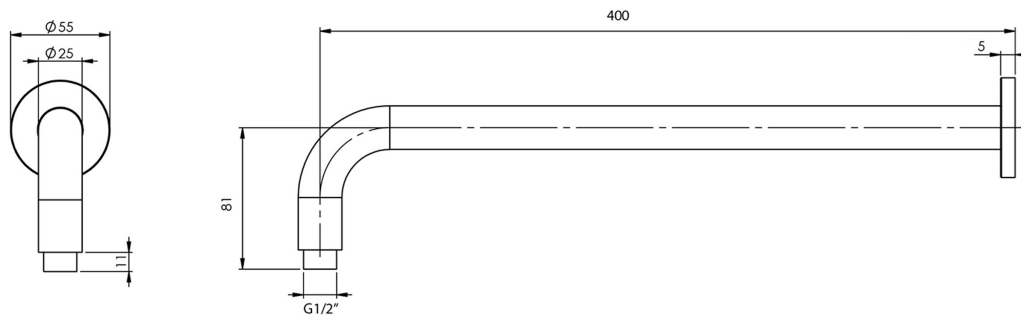

# Sofia Round 400mm Shower Wall Arm

## Product Specifications

**Code:** SOF-400W-MB  
**Finish:** Matte Black  
**Barcode:** 9339897031356  
**Primary Material:** 304 Stainless Steel

SOF-400W-MB  
Matte Black

SOF-400W-GM  
Gunmetal  
PVD

SOF-400W-CH  
Chrome