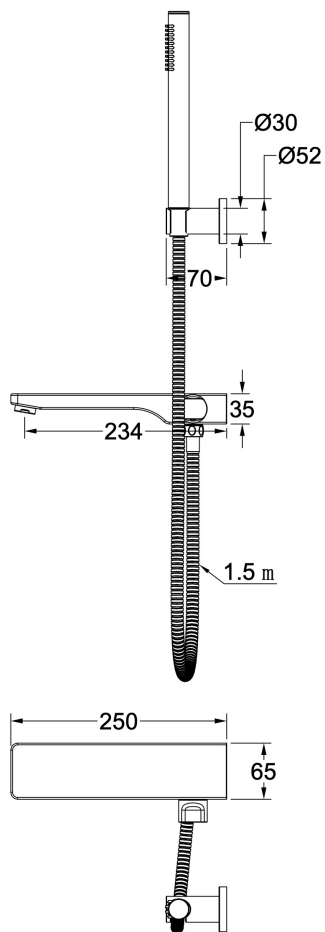

Tara Bath Spout with Divertor and Hand Shower

Product Specifications

Code: TAR-25W-HS-BB

Finish: Brushed Brass

Barcode: 9339897010979

WELS Star: 3 Star

WELS Rating: 8L/Min

Spindle/Divertor: Push Operated

Special Features: Push to Fit Adapter

TAR-25W-HS-GM
Gunmetal
PVD

TAR-25W-HS-BB
Brushed Brass
PVD

TAR-25W-HS-BN
Brushed Nickel
PVD

TAR-25W-HS-CH
Chrome
Electroplate

TAR-25W-HS-MB
Matte Black
Electroplate

Experience, *the difference.*