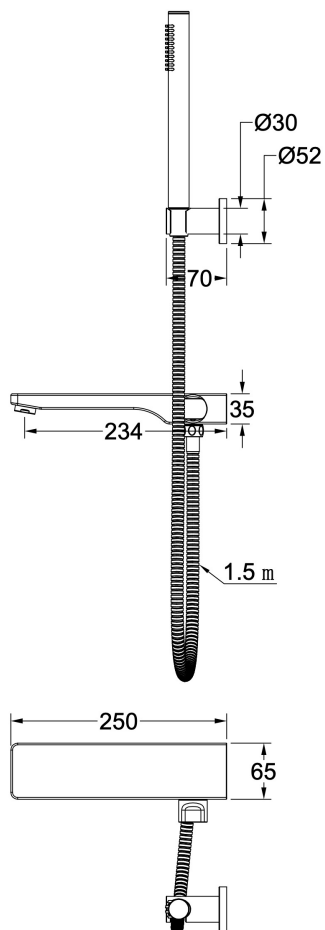

Tara Bath Spout with Divertor and Hand Shower

Product Specifications

Code:	TAR-25W-HS-BN
Finish:	Brushed Nickel
Barcode:	9339897010962
WELS Star:	3 Star
WELS Rating:	8L/Min
Spindle/Divertor:	Push Operated
Special Features:	Push to Fit Adapter

	TAR-25W-HS-GM Gunmetal PVD		TAR-25W-HS-BB Brushed Brass PVD		TAR-25W-HS-BN Brushed Nickel PVD
	TAR-25W-HS-CH Chrome Electroplate		TAR-25W-HS-MB Matte Black Electroplate		

Experience, *the difference.*