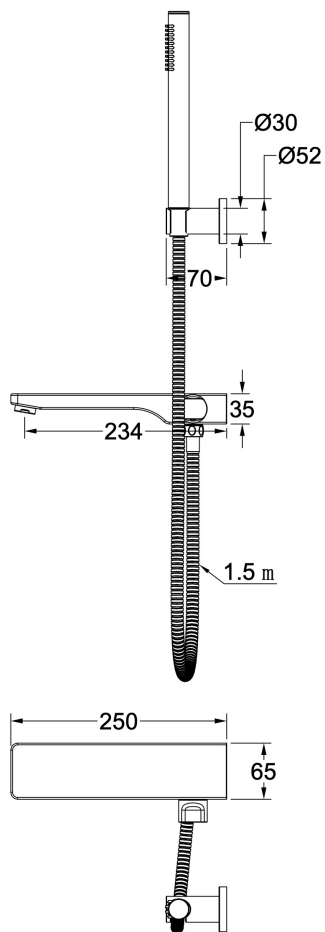

Tara Bath Spout with Divertor and Hand Shower

Product Specifications

Code:	TAR-25W-HS-CH
Finish:	Chrome
Barcode:	9339897010948
WELS Star:	3 Star
WELS Rating:	8L/Min
Spindle/Divertor:	Push Operated
Special Features:	Push to Fit Adapter

	TAR-25W-HS-GM Gunmetal PVD		TAR-25W-HS-BB Brushed Brass PVD		TAR-25W-HS-BN Brushed Nickel PVD
	TAR-25W-HS-CH Chrome Electroplate		TAR-25W-HS-MB Matte Black Electroplate		

Experience, *the difference.*