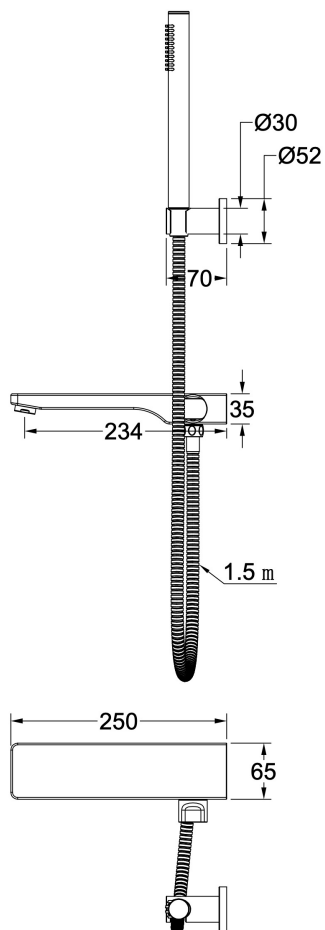

Tara Bath Spout with Divertor and Hand Shower

Product Specifications

Code:	TAR-25W-HS-GM
Finish:	Gunmetal
Barcode:	9339897010986
WELS Star:	3 Star
WELS Rating:	8L/Min
Spindle/Divertor:	Push Operated
Special Features:	Push to Fit Adapter