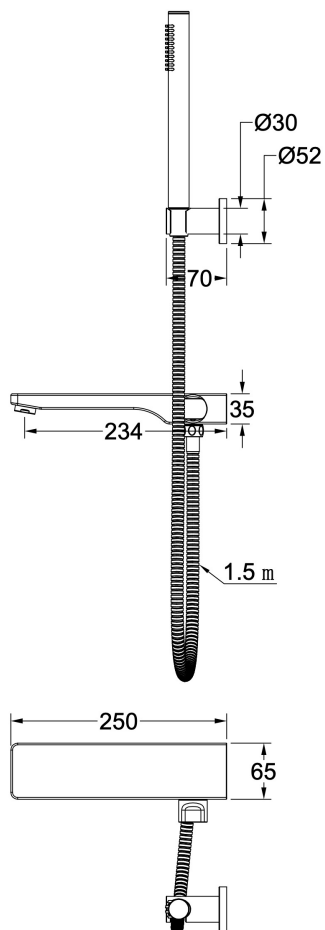

# Tara Bath Spout with Divertor and Hand Shower

## Product Specifications

Code: TAR-25W-HS-MB

Finish: Matte Black

Barcode: 9339897010955

WELS Star: 3 Star

WELS Rating: 8L/Min

Spindle/Divertor: Push Operated

Special Features: Push to Fit Adapter

TAR-25W-HS-GM  
Gunmetal  
PVD

TAR-25W-HS-BB  
Brushed Brass  
PVD

TAR-25W-HS-BN  
Brushed Nickel  
PVD

TAR-25W-HS-CH  
Chrome  
Electroplate

TAR-25W-HS-MB  
Matte Black  
Electroplate

Experience, *the difference.*