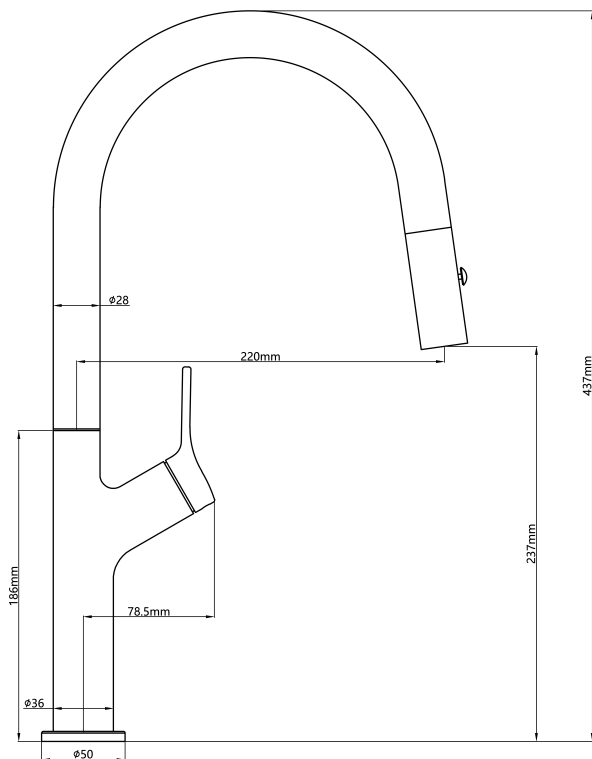

Tish S2 Pull Out Sink Mixer

Product Specifications

Code:	TISH-02RE-AB
Finish:	Aged Bronze
Barcode:	9339897034883
WELS Star:	6 Star
WELS Rating:	4.5L/Min
Cartridge:	Kerox 25mm Cartridge
Primary Material:	304 Stainless Steel
Special Features:	Magnetic Docking Twin Spray Technology Pull Out Hose