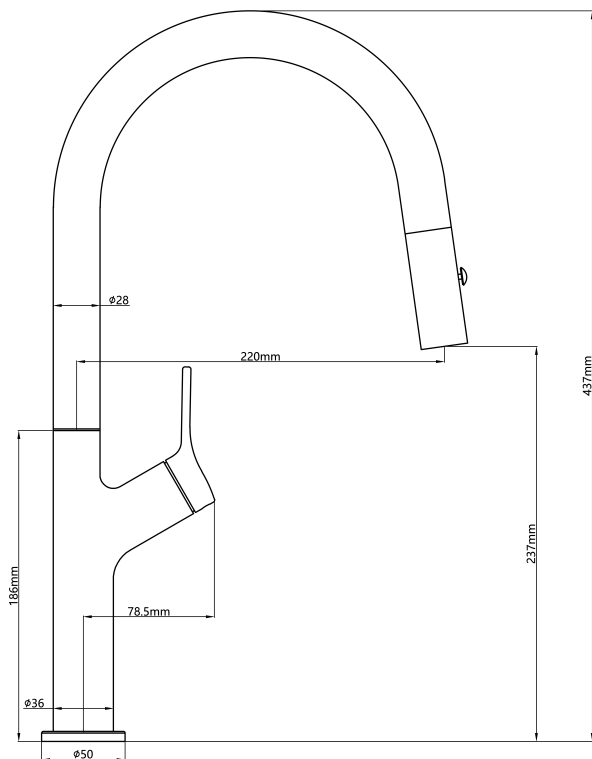

Tish S2 Pull Out Sink Mixer

Product Specifications

Code:	TISH-02RE-BB
Finish:	Brushed Brass
Barcode:	9339897010184
WELS Star:	6 Star
WELS Rating:	4.5L/Min
Cartridge:	Kerox 25mm Cartridge
Primary Material:	304 Stainless Steel
Special Features:	Magnetic Docking Twin Spray Technology Pull Out Hose