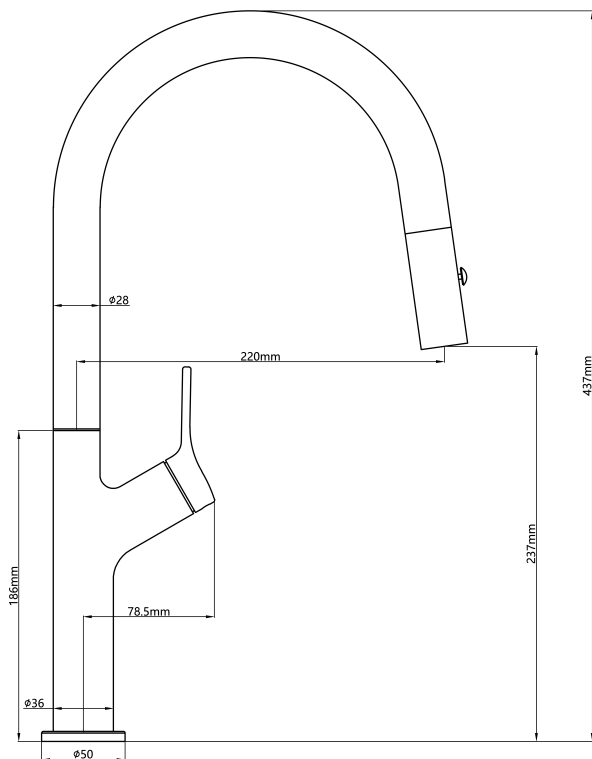

Tish S2 Pull Out Sink Mixer

Product Specifications

Code:	TISH-02RE-CH
Finish:	Chrome
Barcode:	9339897010221
WELS Star:	6 Star
WELS Rating:	4.5L/Min
Cartridge:	Kerox 25mm Cartridge
Primary Material:	304 Stainless Steel
Special Features:	Magnetic Docking Twin Spray Technology Pull Out Hose