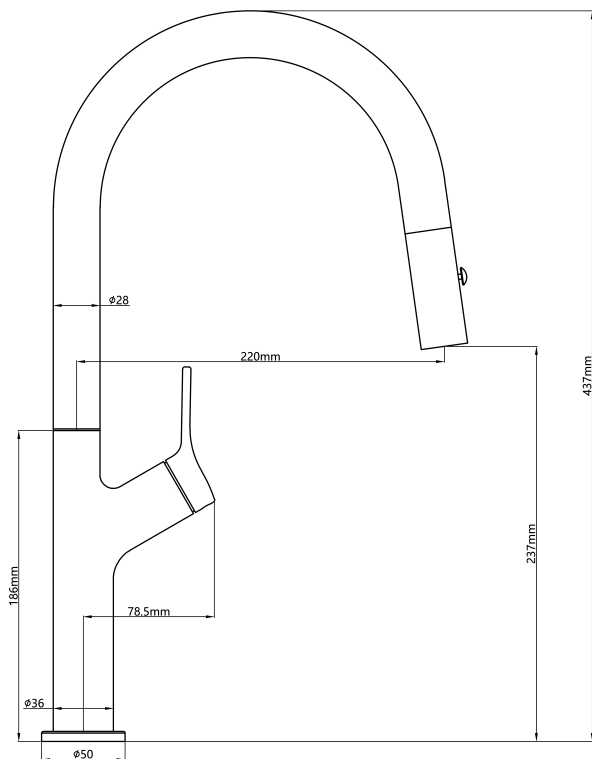

Tish S2 Pull Out Sink Mixer

Product Specifications

Code: TISH-02RE-GM
Finish: Gunmetal
Barcode: 9339897010207
WELS Star: 6 Star
WELS Rating: 4.5L/Min
Cartridge: Kerox 25mm Cartridge
Primary Material: 304 Stainless Steel
Special Features: Magnetic Docking
Twin Spray Technology
Pull Out Hose