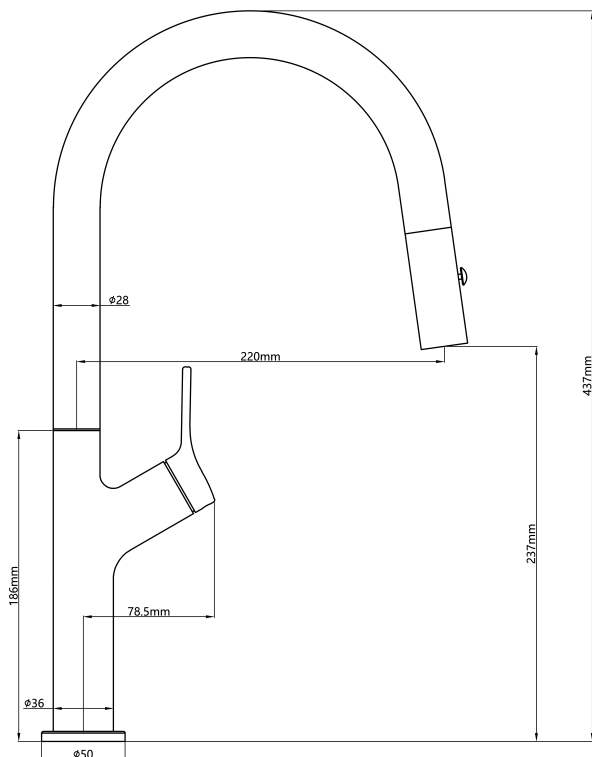

# Tish S2 Pull Out Sink Mixer

## Product Specifications

**Code:** TISH-02RE-MB  
**Finish:** Matte Black  
**Barcode:** 9339897010214  
**WELS Star:** 6 Star  
**WELS Rating:** 4.5L/Min  
**Cartridge:** Kerox 25mm Cartridge  
**Primary Material:** 304 Stainless Steel  
**Special Features:** Magnetic Docking  
Twin Spray Technology  
Pull Out Hose