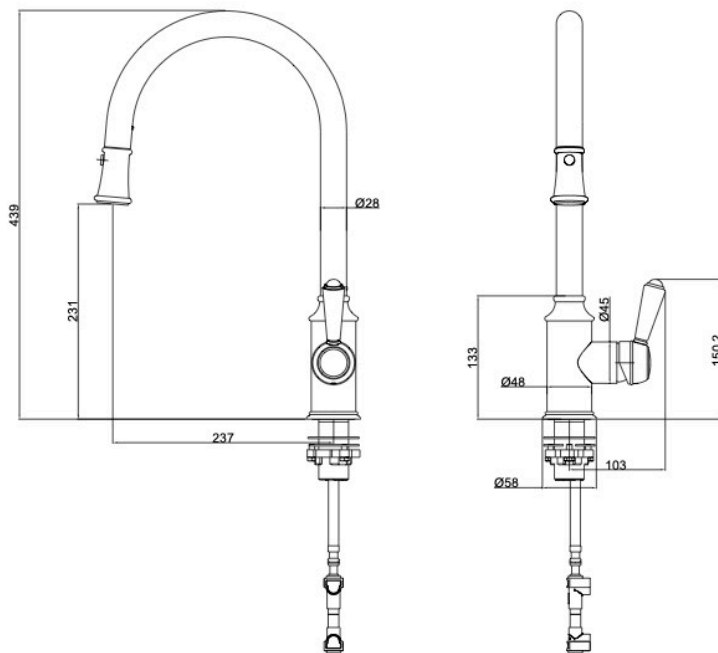

Tommy S2 Pull Out Sink Mixer

Product Specifications

Code:	TOMMY-02RE-BB
Finish:	Brushed Brass
Barcode:	9339897010238
WELS Star:	5 Star
WELS Rating:	5L/Min
Cartridge:	Kerox 35mm Cartridge
Primary Material:	Low Lead Brass
Special Features:	Magnetic Docking Twin Spray Technology Pull Out Hose

TOMMY-02RE-GM
Gunmetal
PVD

TOMMY-02RE-MB
Matte Black
Electroplate

TOMMY-02RE-BB
Brushed Brass
PVD

TOMMY-02RE-BN
Brushed Nickel
PVD

TOMMY-02RE-CH
Chrome
Electroplate

Lead Free

Experience, *the difference.*

LINSOL.COM.AU