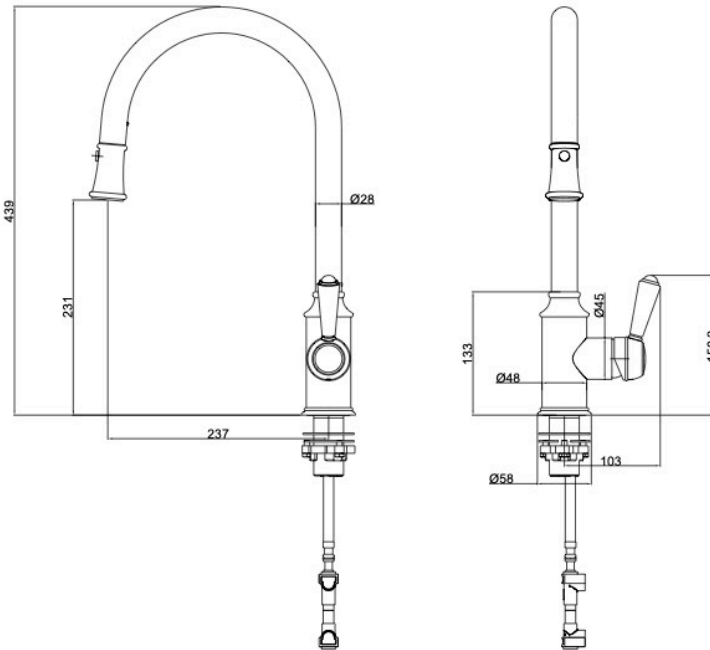

Tommy S2 Pull Out Sink Mixer

Product Specifications

Code:	TOMMY-02RE-BN
Finish:	Brushed Nickel
Barcode:	9339897010245
WELS Star:	5 Star
WELS Rating:	5L/Min
Cartridge:	Kerox 35mm Cartridge
Primary Material:	Low Lead Brass
Special Features:	Magnetic Docking Twin Spray Technology Pull Out Hose

TOMMY-02RE-GM
Gunmetal
PVD

TOMMY-02RE-MB
Matte Black
Electroplate

TOMMY-02RE-BB
Brushed Brass
PVD

TOMMY-02RE-BN
Brushed Nickel
PVD

TOMMY-02RE-CH
Chrome
Electroplate

Lead Free

Experience, *the difference.*

LINSOL.COM.AU