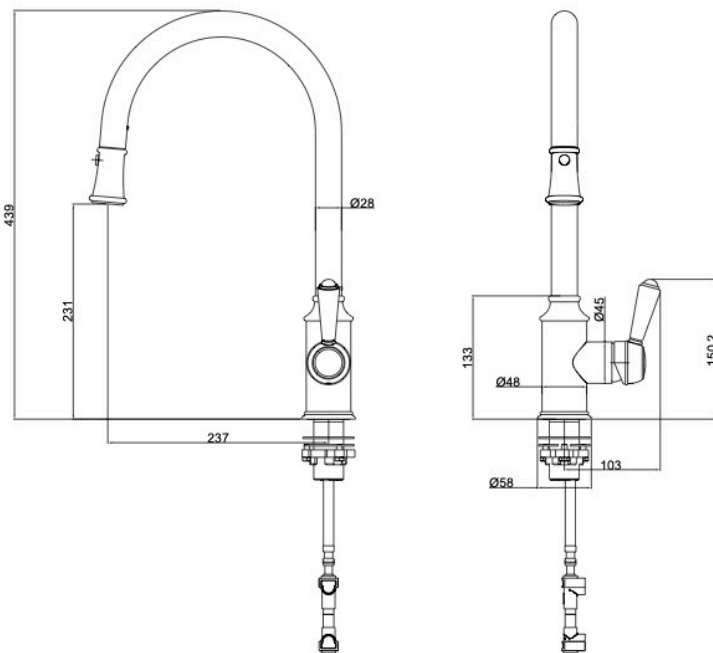

Tommy S2 Pull Out Sink Mixer

Product Specifications

Code:	TOMMY-02RE-CH
Finish:	Chrome
Barcode:	9339897010252
WELS Star:	5 Star
WELS Rating:	5L/Min
Cartridge:	Kerox 35mm Cartridge
Primary Material:	Low Lead Brass
Special Features:	Magnetic Docking Twin Spray Technology Pull Out Hose

TOMMY-02RE-GM
Gunmetal
PVD

TOMMY-02RE-MB
Matte Black
Electroplate

TOMMY-02RE-BB
Brushed Brass
PVD

TOMMY-02RE-BN
Brushed Nickel
PVD

TOMMY-02RE-CH
Chrome
Electroplate

Lead Free

Experience, *the difference.*

LINSOL.COM.AU