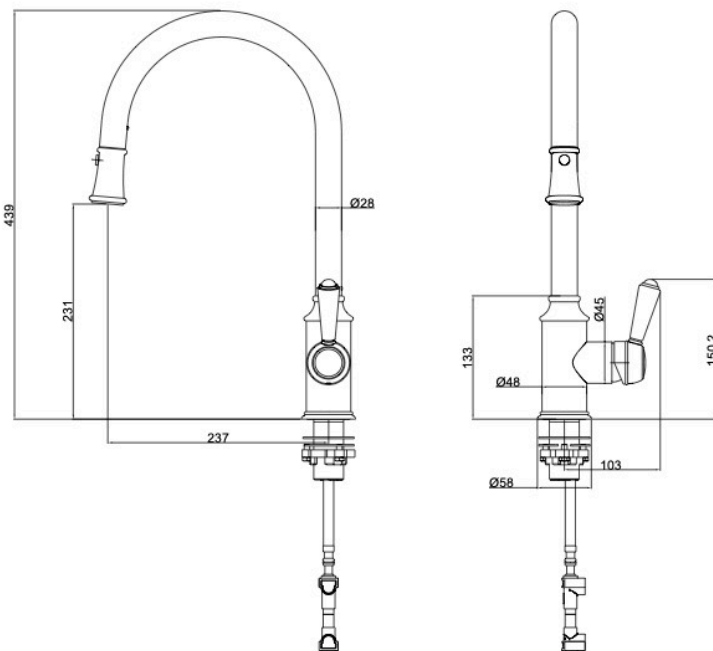

Tommy S2 Pull Out Sink Mixer

Product Specifications

Code: TOMMY-02RE-GM
Finish: Gunmetal
Barcode: 9339897010276
WELS Star: 5 Star
WELS Rating: 5L/Min
Cartridge: Kerox 35mm Cartridge
Primary Material: Low Lead Brass
Special Features: Magnetic Docking
Twin Spray Technology
Pull Out Hose

TOMMY-02RE-GM
Gunmetal
PVD

TOMMY-02RE-MB
Matte Black
Electroplate

TOMMY-02RE-BB
Brushed Brass
PVD

TOMMY-02RE-BN
Brushed Nickel
PVD

TOMMY-02RE-CH
Chrome
Electroplate

Lead Free

Experience, *the difference.*

LINSOL.COM.AU