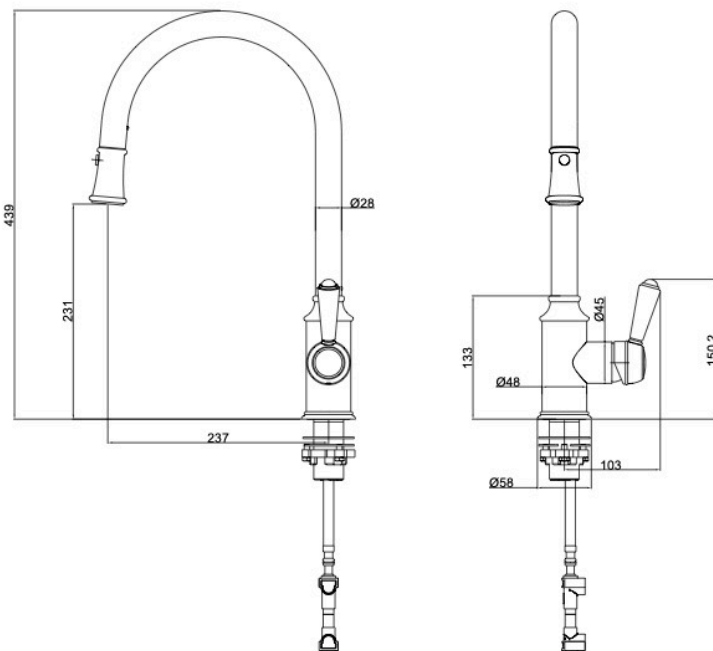

# Tommy S2 Pull Out Sink Mixer

## Product Specifications

Code:	TOMMY-02RE-MB
Finish:	Matte Black
Barcode:	9339897010269
WELS Star:	5 Star
WELS Rating:	5L/Min
Cartridge:	Kerox 35mm Cartridge
Primary Material:	Low Lead Brass
Special Features:	Magnetic Docking Twin Spray Technology Pull Out Hose