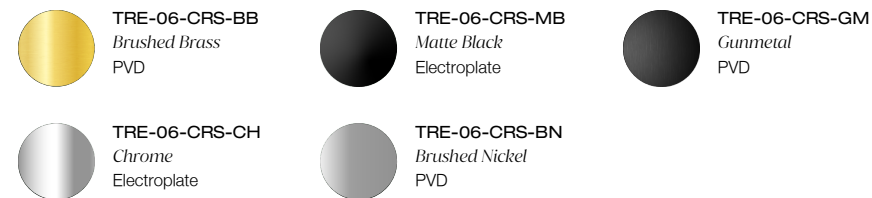

## Product Specifications

Code: TRE-06-CRS-BB  
 Finish: Brushed Brass  
 Barcode: 9339897019316  
 Spindle/Divertor: 1/4 Turn Ceramic Disc  
 Primary Material: Low Lead Brass

Experience, *the difference.*