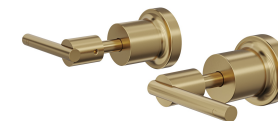

## Product Specifications

Code: TRE-06-LEV-BB  
 Finish: Brushed Brass  
 Barcode: 9339897019460  
 Spindle/Divertor: 1/4 Turn Ceramic Disc  
 Primary Material: Low Lead Brass

- |   |                                       |   |  |   |   |
|---|---------------------------------------|---|--|---|---|
|  | TRE-06-LEV-BB<br>Brushed Brass<br>PVD |  | TRE-06-LEV-BN<br>Brushed Nickel<br>PVD       |  | TRE-06-LEV-CH<br>Chrome<br>Electroplate |
|  | TRE-06-LEV-GM<br>Gunmetal<br>PVD      |  | TRE-06-LEV-MB<br>Matte Black<br>Electroplate |   |   |