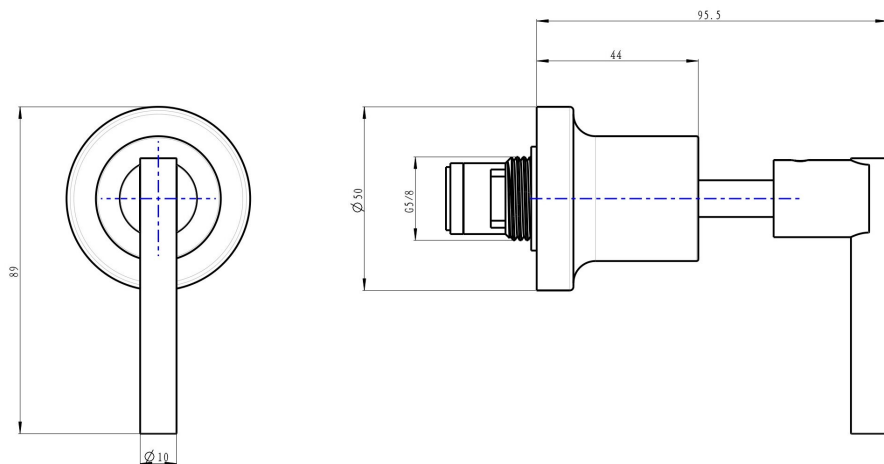

Tre Lever Handle Wall Top Assemblies

Product Specifications

Code: TRE-06-LEV-GM

Finish: Gunmetal

Barcode: 9339897019477

Spindle/Divertor: 1/4 Turn Ceramic Disc

Primary Material: Low Lead Brass

TRE-06-LEV-BB
Brushed Brass
PVD

TRE-06-LEV-BN
Brushed Nickel
PVD

TRE-06-LEV-CH
Chrome
Electroplate

TRE-06-LEV-GM
Gunmetal
PVD

TRE-06-LEV-MB
Matte Black
Electroplate

Lead Free

Experience, the difference.

LINSOL.COM.AU

☎ 1300 546 765