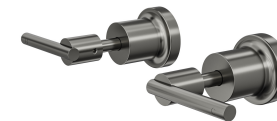

Tre Lever Handle Wall Top Assemblies

Product Specifications

Code: TRE-06-LEV-GM

Finish: Gunmetal

Barcode: 9339897019477

Spindle/Divertor: 1/4 Turn Ceramic Disc

Primary Material: Low Lead Brass

TRE-06-LEV-BB
Brushed Brass
PVD

TRE-06-LEV-BN
Brushed Nickel
PVD

TRE-06-LEV-CH
Chrome
Electroplate

TRE-06-LEV-GM
Gunmetal
PVD

TRE-06-LEV-MB
Matte Black
Electroplate

Lead Free

Experience, the difference.

LINSOL.COM.AU

☎ 1300 546 765