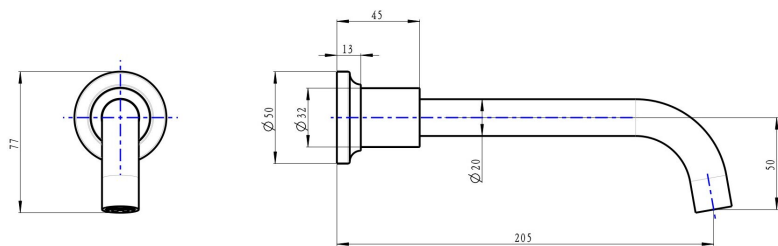

Tre Wall Mount Bath Spout

Product Specifications

Code: TRE-25W-BB
Finish: Brushed Brass
Barcode: 9339897019514
Primary Material: Low Lead Brass
Special Features: Push to Fit Adapter

TRE-25W-BB
Brushed Brass
PVD