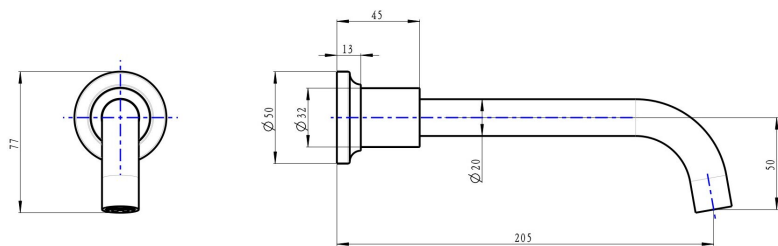

# Tre Wall Mount Bath Spout

## Product Specifications

**Code:** TRE-25W-BN  
**Finish:** Brushed Nickel  
**Barcode:** 9339897019507  
**Primary Material:** Low Lead Brass  
**Special Features:** Push to Fit Adapter

TRE-25W-BB  
Brushed Brass  
PVD