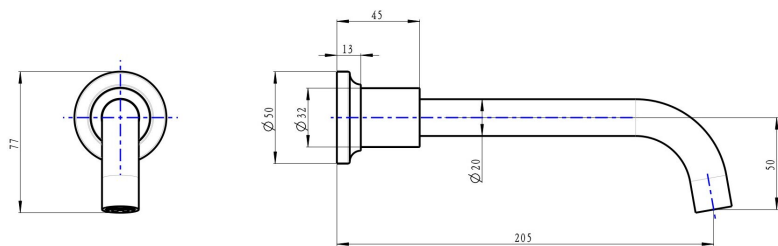

# Tre Wall Mount Bath Spout

## Product Specifications

**Code:** TRE-25W-CH  
**Finish:** Chrome  
**Barcode:** 9339897019484  
**Primary Material:** Low Lead Brass  
**Special Features:** Push to Fit Adapter

TRE-25W-BB  
Brushed Brass  
PVD