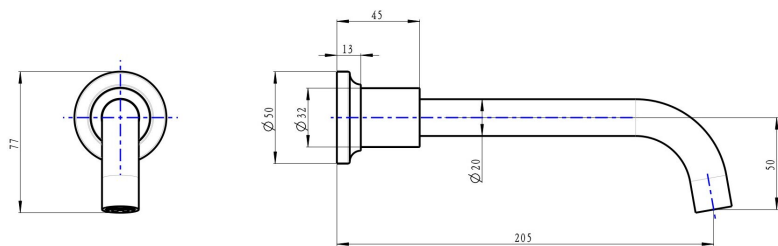

Tre Wall Mount Bath Spout

Product Specifications

Code: TRE-25W-GM
Finish: Gunmetal
Barcode: 9339897019521
Primary Material: Low Lead Brass
Special Features: Push to Fit Adapter

TRE-25W-BB
Brushed Brass
PVD