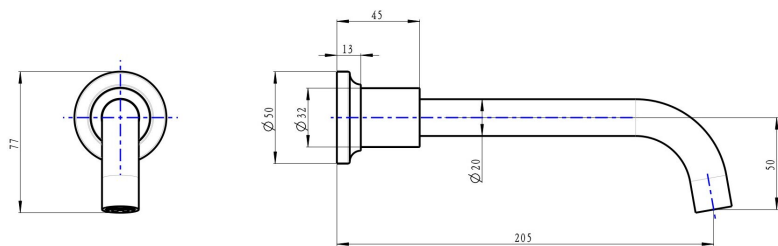

Tre Wall Mount Bath Spout

Product Specifications

Code: TRE-25W-MB
Finish: Matte Black
Barcode: 9339897019491
Primary Material: Low Lead Brass
Special Features: Push to Fit Adapter

TRE-25W-BB
Brushed Brass
PVD