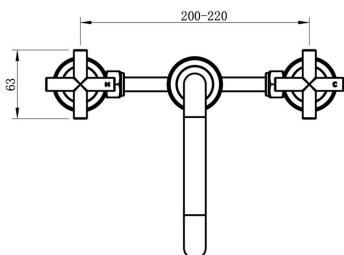

Tre Cross Handle Basin Set

Product Specifications

Code: TRE-55-CRS-BB
Finish: Brushed Brass
Barcode: 9339897019217
WELS Star: 5 Star
WELS Rating: 6L/Min
Spindle/Divertor: 1/4 Turn Ceramic Disc
Primary Material: Low Lead Brass

TRE-55-CRS-BB
Brushed Brass
PVD

TRE-55-CRS-BN
Brushed Nickel
PVD

TRE-55-CRS-CH
Chrome
Electroplate

TRE-55-CRS-GM
Gunmetal
PVD

TRE-55-CRS-MB
Matte Black
Electroplate

Lead Free

Experience, *the difference.*

LINSOL.COM.AU