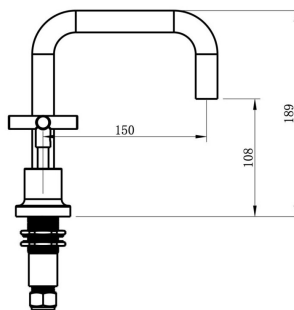

Tre Cross Handle Basin Set

Product Specifications

Code: TRE-55-CRS-BB
Finish: Brushed Brass
Barcode: 9339897019217
WELS Star: 5 Star
WELS Rating: 6L/Min
Spindle/Divertor: 1/4 Turn Ceramic Disc
Primary Material: Low Lead Brass

TRE-55-CRS-BB
Brushed Brass
PVD

TRE-55-CRS-BN
Brushed Nickel
PVD

TRE-55-CRS-CH
Chrome
Electroplate

TRE-55-CRS-GM
Gunmetal
PVD

TRE-55-CRS-MB
Matte Black
Electroplate

Lead Free

Experience, *the difference.*

LINSOL.COM.AU