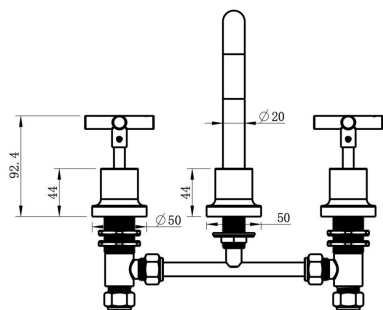

Tre Cross Handle Basin Set

Product Specifications

Code: TRE-55-CRS-BB
Finish: Brushed Brass
Barcode: 9339897019217
WELS Star: 5 Star
WELS Rating: 6L/Min
Spindle/Divertor: 1/4 Turn Ceramic Disc
Primary Material: Low Lead Brass

TRE-55-CRS-BB
Brushed Brass
PVD

TRE-55-CRS-BN
Brushed Nickel
PVD

TRE-55-CRS-CH
Chrome
Electroplate

TRE-55-CRS-GM
Gunmetal
PVD

TRE-55-CRS-MB
Matte Black
Electroplate

Lead Free

Experience, *the difference.*

LINSOL.COM.AU