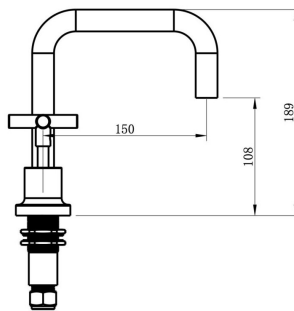

Tre Cross Handle Basin Set

Product Specifications

Code: TRE-55-CRS-BN
Finish: Brushed Nickel
Barcode: 9339897019200
WELS Star: 5 Star
WELS Rating: 6L/Min
Spindle/Divertor: 1/4 Turn Ceramic Disc
Primary Material: Low Lead Brass

TRE-55-CRS-BB
Brushed Brass
PVD

TRE-55-CRS-BN
Brushed Nickel
PVD

TRE-55-CRS-CH
Chrome
Electroplate

TRE-55-CRS-GM
Gunmetal
PVD

TRE-55-CRS-MB
Matte Black
Electroplate

Lead Free

Experience, *the difference.*

LINSOL.COM.AU