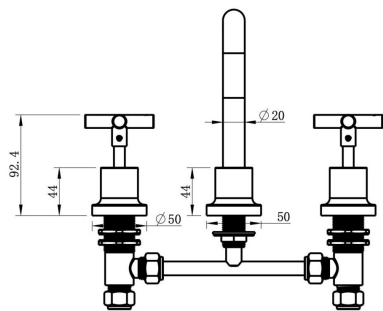

Tre Cross Handle Basin Set

Product Specifications

Code: TRE-55-CRS-BN
Finish: Brushed Nickel
Barcode: 9339897019200
WELS Star: 5 Star
WELS Rating: 6L/Min
Spindle/Divertor: 1/4 Turn Ceramic Disc
Primary Material: Low Lead Brass

TRE-55-CRS-BB
Brushed Brass
PVD

TRE-55-CRS-BN
Brushed Nickel
PVD

TRE-55-CRS-CH
Chrome
Electroplate

TRE-55-CRS-GM
Gunmetal
PVD

TRE-55-CRS-MB
Matte Black
Electroplate

Lead Free

Experience, *the difference.*

LINSOL.COM.AU