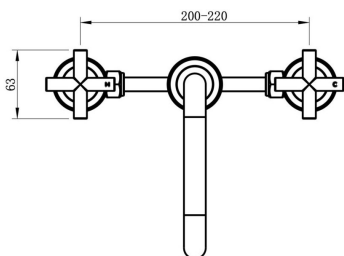

Tre Cross Handle Basin Set

Product Specifications

Code: TRE-55-CRS-BN
Finish: Brushed Nickel
Barcode: 9339897019200
WELS Star: 5 Star
WELS Rating: 6L/Min
Spindle/Divertor: 1/4 Turn Ceramic Disc
Primary Material: Low Lead Brass

TRE-55-CRS-BB
Brushed Brass
PVD

TRE-55-CRS-BN
Brushed Nickel
PVD

TRE-55-CRS-CH
Chrome
Electroplate

TRE-55-CRS-GM
Gunmetal
PVD

TRE-55-CRS-MB
Matte Black
Electroplate

Lead Free

Experience, *the difference.*

LINSOL.COM.AU