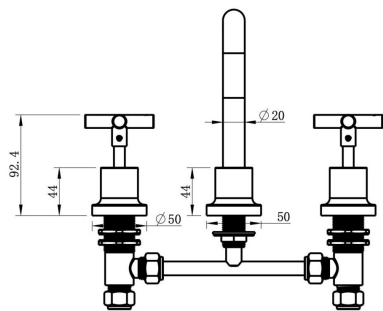

Tre Cross Handle Basin Set

Product Specifications

Code: TRE-55-CRS-CH
Finish: Chrome
Barcode: 9339897019187
WELS Star: 5 Star
WELS Rating: 6L/Min
Spindle/Divertor: 1/4 Turn Ceramic Disc
Primary Material: Low Lead Brass

TRE-55-CRS-BB
Brushed Brass
PVD

TRE-55-CRS-BN
Brushed Nickel
PVD

TRE-55-CRS-CH
Chrome
Electroplate

TRE-55-CRS-GM
Gunmetal
PVD

TRE-55-CRS-MB
Matte Black
Electroplate

Lead Free

Experience, *the difference.*

LINSOL.COM.AU