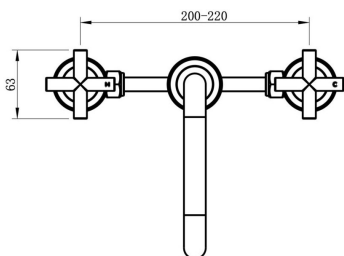

Tre Cross Handle Basin Set

Product Specifications

Code: TRE-55-CRS-CH
Finish: Chrome
Barcode: 9339897019187
WELS Star: 5 Star
WELS Rating: 6L/Min
Spindle/Divertor: 1/4 Turn Ceramic Disc
Primary Material: Low Lead Brass

TRE-55-CRS-BB
Brushed Brass
PVD

TRE-55-CRS-BN
Brushed Nickel
PVD

TRE-55-CRS-CH
Chrome
Electroplate

TRE-55-CRS-GM
Gunmetal
PVD

TRE-55-CRS-MB
Matte Black
Electroplate

Lead Free

Experience, *the difference.*

LINSOL.COM.AU