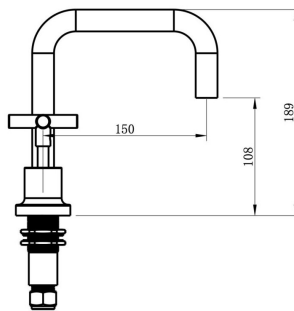

Tre Cross Handle Basin Set

Product Specifications

Code: TRE-55-CRS-CH
Finish: Chrome
Barcode: 9339897019187
WELS Star: 5 Star
WELS Rating: 6L/Min
Spindle/Divertor: 1/4 Turn Ceramic Disc
Primary Material: Low Lead Brass

TRE-55-CRS-BB
Brushed Brass
PVD

TRE-55-CRS-BN
Brushed Nickel
PVD

TRE-55-CRS-CH
Chrome
Electroplate

TRE-55-CRS-GM
Gunmetal
PVD

TRE-55-CRS-MB
Matte Black
Electroplate

Lead Free

Experience, *the difference.*

LINSOL.COM.AU