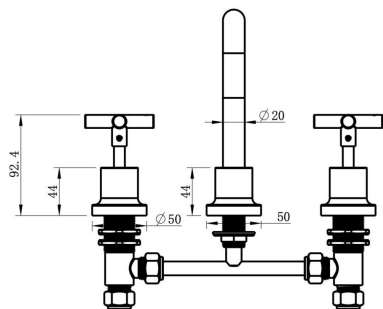

# Tre Cross Handle Basin Set

## Product Specifications

Code: TRE-55-CRS-GM  
Finish: Gunmetal  
Barcode: 9339897019224  
WELS Star: 5 Star  
WELS Rating: 6L/Min  
Spindle/Divertor: 1/4 Turn Ceramic Disc  
Primary Material: Low Lead Brass