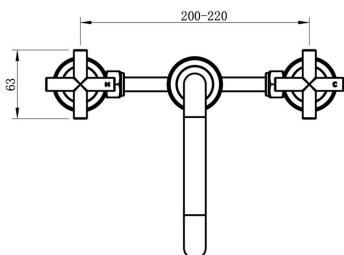

# Tre Cross Handle Basin Set

## Product Specifications

Code: TRE-55-CRS-GM  
Finish: Gunmetal  
Barcode: 9339897019224  
WELS Star: 5 Star  
WELS Rating: 6L/Min  
Spindle/Divertor: 1/4 Turn Ceramic Disc  
Primary Material: Low Lead Brass