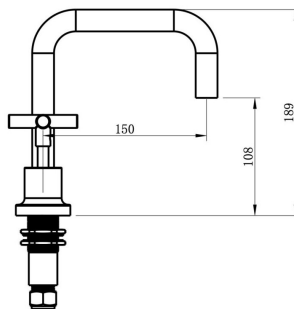

# Tre Cross Handle Basin Set

## Product Specifications

Code: TRE-55-CRS-GM  
Finish: Gunmetal  
Barcode: 9339897019224  
WELS Star: 5 Star  
WELS Rating: 6L/Min  
Spindle/Divertor: 1/4 Turn Ceramic Disc  
Primary Material: Low Lead Brass