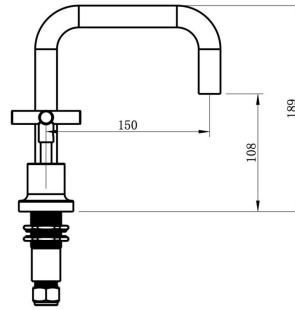

Tre Cross Handle Basin Set

Product Specifications

Code:	TRE-55-CRS-MB
Finish:	Matte Black
Barcode:	9339897019194
WELS Star:	5 Star
WELS Rating:	6L/Min
Spindle/Divertor:	1/4 Turn Ceramic Disc
Primary Material:	Low Lead Brass

TRE-55-CRS-BB
Brushed Brass
PVD

TRE-55-CRS-BN
Brushed Nickel
PVD

TRE-55-CRS-CH
Chrome
Electroplate

TRE-55-CRS-GM
Gunmetal
PVD

TRE-55-CRS-MB
Matte Black
Electroplate

Lead Free

Experience, *the difference.*

LINSOL.COM.AU