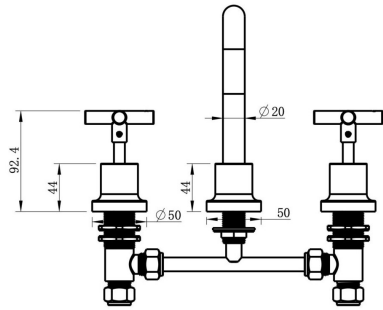

Tre Cross Handle Basin Set

Product Specifications

Code:	TRE-55-CRS-MB
Finish:	Matte Black
Barcode:	9339897019194
WELS Star:	5 Star
WELS Rating:	6L/Min
Spindle/Divertor:	1/4 Turn Ceramic Disc
Primary Material:	Low Lead Brass

TRE-55-CRS-BB
Brushed Brass
PVD

TRE-55-CRS-BN
Brushed Nickel
PVD

TRE-55-CRS-CH
Chrome
Electroplate

TRE-55-CRS-GM
Gunmetal
PVD

TRE-55-CRS-MB
Matte Black
Electroplate

Lead Free

Experience, *the difference.*

LINSOL.COM.AU