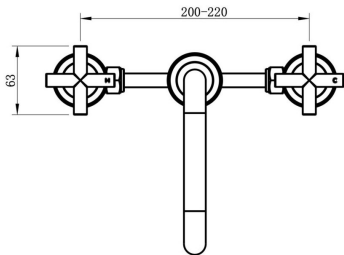

Tre Cross Handle Basin Set

Product Specifications

Code:	TRE-55-CRS-MB
Finish:	Matte Black
Barcode:	9339897019194
WELS Star:	5 Star
WELS Rating:	6L/Min
Spindle/Divertor:	1/4 Turn Ceramic Disc
Primary Material:	Low Lead Brass

TRE-55-CRS-BB
Brushed Brass
PVD

TRE-55-CRS-BN
Brushed Nickel
PVD

TRE-55-CRS-CH
Chrome
Electroplate

TRE-55-CRS-GM
Gunmetal
PVD

TRE-55-CRS-MB
Matte Black
Electroplate

Lead Free

Experience, *the difference.*

LINSOL.COM.AU