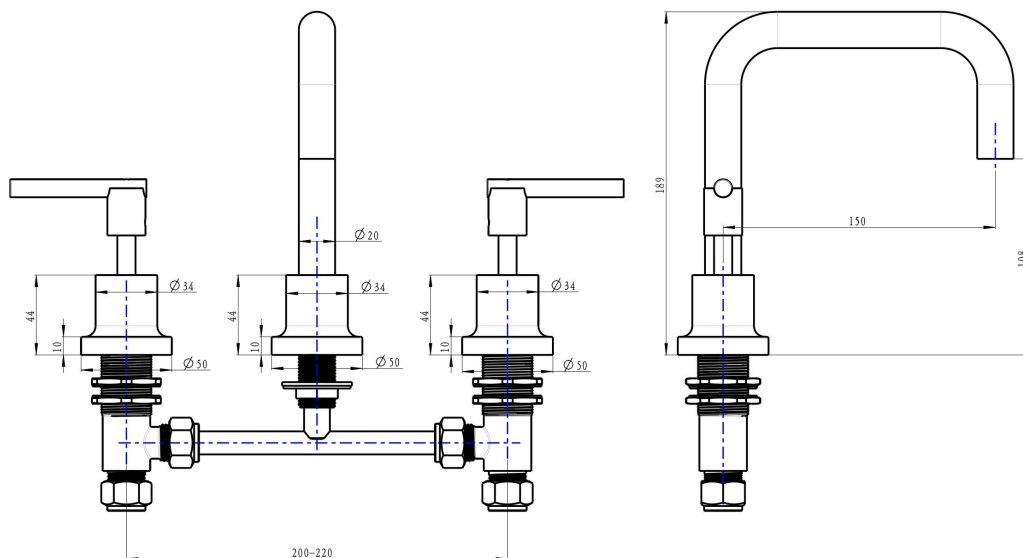

## Product Specifications

Code: TRE-55-LEV-BB

Finish: Brushed Brass

Barcode: 9339897019361

WELS Star: 5 Star

WELS Rating: 6L/Min

Spindle/Divertor: 1/4 Turn Ceramic Disc

Primary Material: Low Lead Brass

TRE-55-LEV-MB  
Matte Black  
Electroplate

TRE-55-LEV-GM  
Gunmetal  
PVD

TRE-55-LEV-BB  
Brushed Brass  
PVD

TRE-55-LEV-BN  
Brushed Nickel  
PVD

TRE-55-LEV-CH  
Chrome  
Electroplate

Lead Free

Experience, *the difference.*