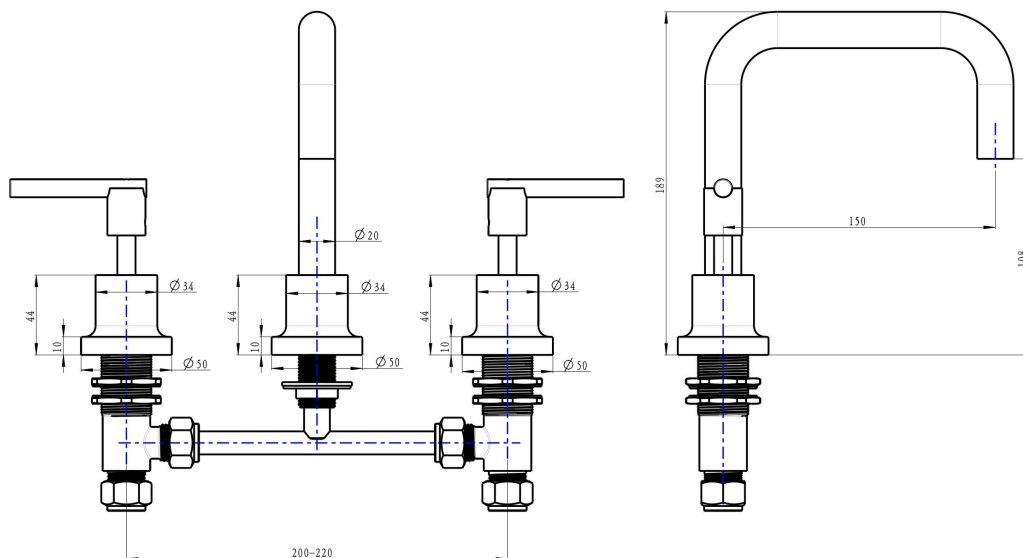

Tre Lever Handle Basin Set

Product Specifications

Code: TRE-55-LEV-BN

Finish: Brushed Nickel

Barcode: 9339897019354

WELS Star: 5 Star

WELS Rating: 6L/Min

Spindle/Divertor: 1/4 Turn Ceramic Disc

Primary Material: Low Lead Brass

TRE-55-LEV-MB
Matte Black
Electroplate

TRE-55-LEV-GM
Gunmetal
PVD

TRE-55-LEV-BB
Brushed Brass
PVD

TRE-55-LEV-BN
Brushed Nickel
PVD

TRE-55-LEV-CH
Chrome
Electroplate

Lead Free