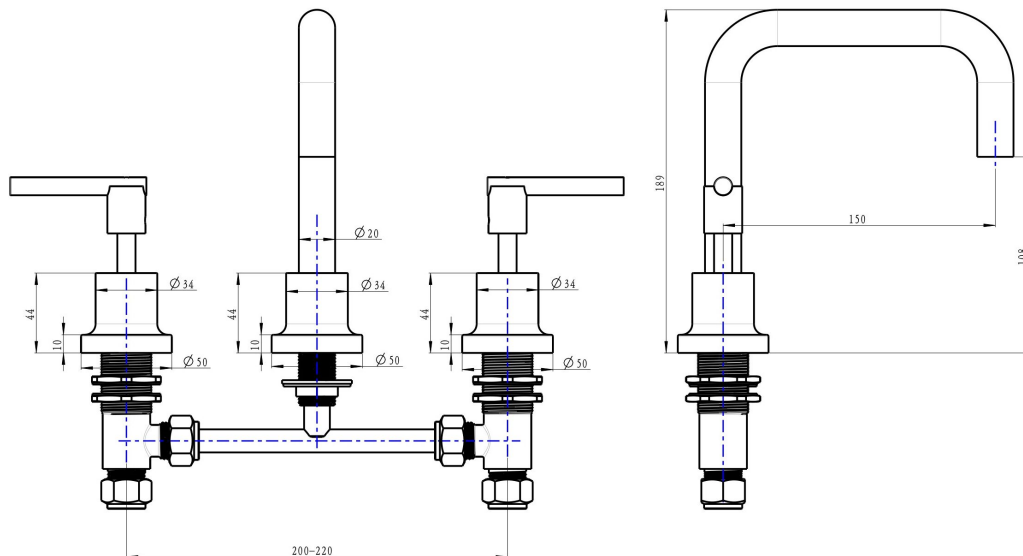

## Product Specifications

Code: TRE-55-LEV-CH

Finish: Chrome

Barcode: 9339897019330

WELS Star: 5 Star

WELS Rating: 6L/Min

Spindle/Divertor: 1/4 Turn Ceramic Disc

Primary Material: Low Lead Brass

TRE-55-LEV-MB  
Matte Black  
Electroplate

TRE-55-LEV-GM  
Gunmetal  
PVD

TRE-55-LEV-BB  
Brushed Brass  
PVD

TRE-55-LEV-BN  
Brushed Nickel  
PVD

TRE-55-LEV-CH  
Chrome  
Electroplate

Lead Free

Experience, *the difference.*