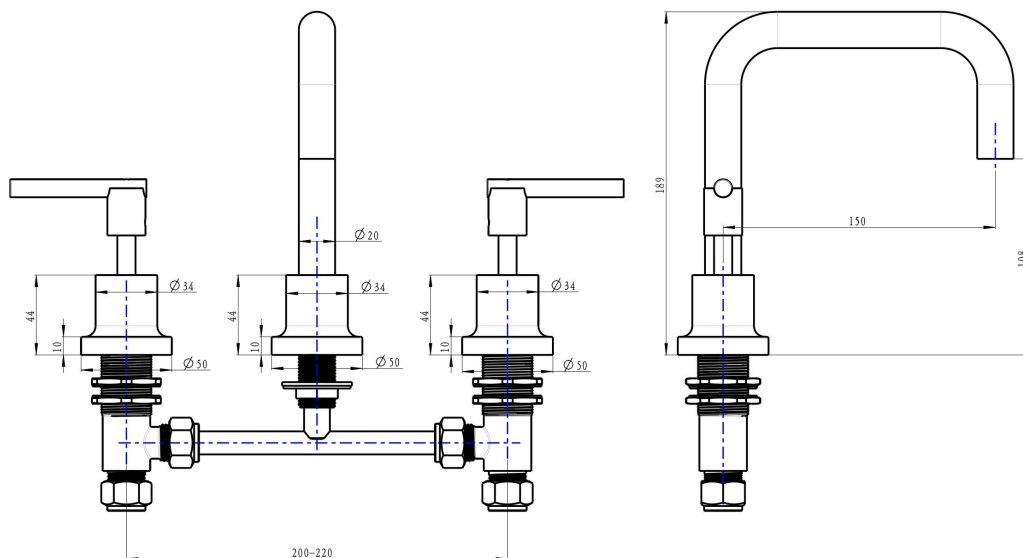

Tre Lever Handle Basin Set

Product Specifications

Code: TRE-55-LEV-GM

Finish: Gunmetal

Barcode: 9339897019378

WELS Star: 5 Star

WELS Rating: 6L/Min

Spindle/Divertor: 1/4 Turn Ceramic Disc

Primary Material: Low Lead Brass

TRE-55-LEV-MB
Matte Black
Electroplate

TRE-55-LEV-GM
Gunmetal
PVD

TRE-55-LEV-BB
Brushed Brass
PVD

TRE-55-LEV-BN
Brushed Nickel
PVD

TRE-55-LEV-CH
Chrome
Electroplate

Lead Free