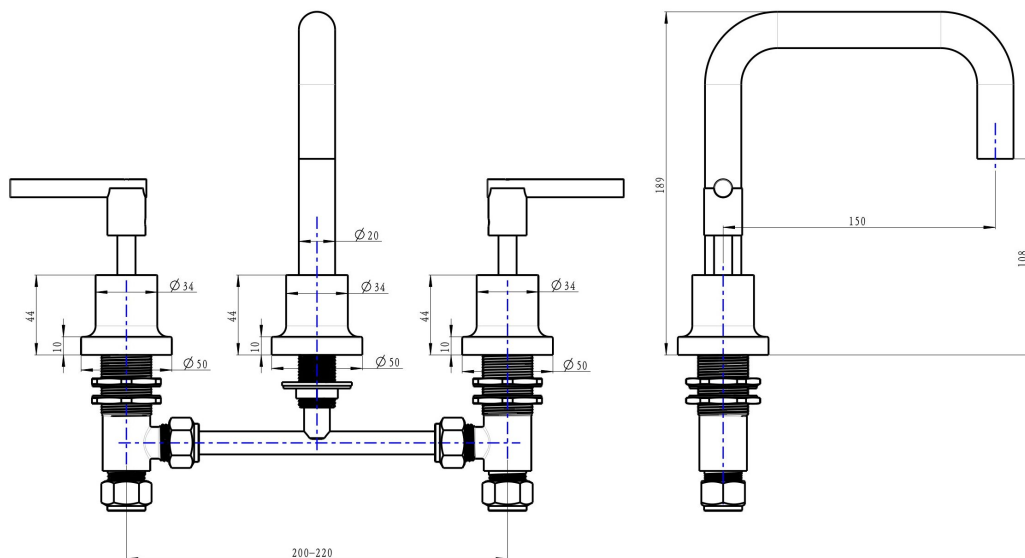

Tre Lever Handle Basin Set

Product Specifications

Code: TRE-55-LEV-MB

Finish: Matte Black

Barcode: 9339897019347

WELS Star: 5 Star

WELS Rating: 6L/Min

Spindle/Divertor: 1/4 Turn Ceramic Disc

Primary Material: Low Lead Brass

TRE-55-LEV-MB
Matte Black
Electroplate

TRE-55-LEV-GM
Gunmetal
PVD

TRE-55-LEV-BB
Brushed Brass
PVD

TRE-55-LEV-BN
Brushed Nickel
PVD

TRE-55-LEV-CH
Chrome
Electroplate

Lead Free