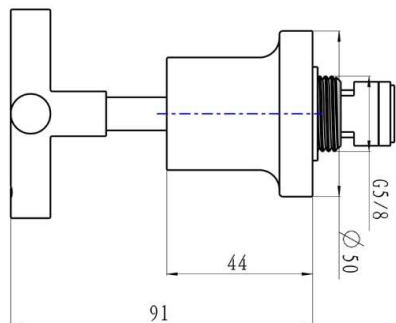

Tre Cross Handle Bath Set

Product Specifications

Code: TRE-65-CRS-BB
Finish: Brushed Brass
Barcode: 9339897019262
Spindle/Divertor: 1/4 Turn Ceramic Disc
Primary Material: Low Lead Brass
Special Features: Push to Fit Adapter