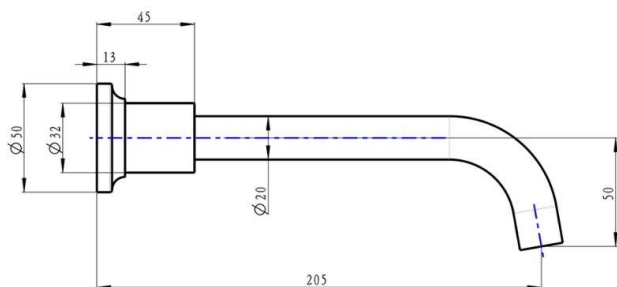

Tre Cross Handle Bath Set

Product Specifications

Code: TRE-65-CRS-BB
Finish: Brushed Brass
Barcode: 9339897019262
Spindle/Divertor: 1/4 Turn Ceramic Disc
Primary Material: Low Lead Brass
Special Features: Push to Fit Adapter