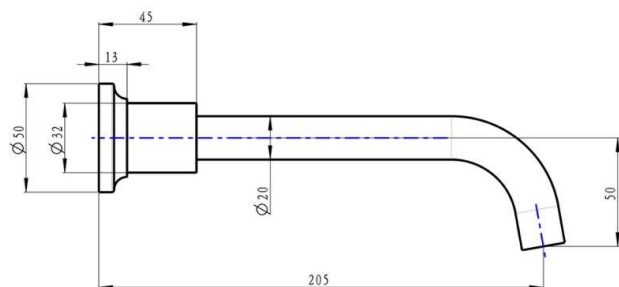

Tre Cross Handle Bath Set

Product Specifications

Code: TRE-65-CRS-BN
Finish: Brushed Nickel
Barcode: 9339897019255
Spindle/Divertor: 1/4 Turn Ceramic Disc
Primary Material: Low Lead Brass
Special Features: Push to Fit Adapter