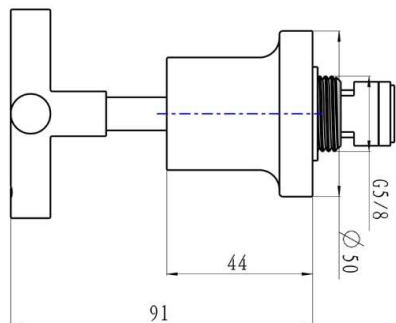

Tre Cross Handle Bath Set

Product Specifications

Code: TRE-65-CRS-BN
Finish: Brushed Nickel
Barcode: 9339897019255
Spindle/Divertor: 1/4 Turn Ceramic Disc
Primary Material: Low Lead Brass
Special Features: Push to Fit Adapter