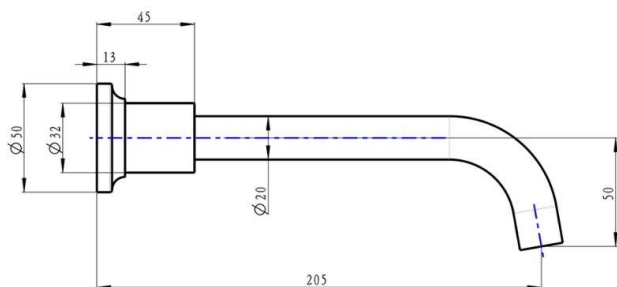

Tre Cross Handle Bath Set

Product Specifications

Code: TRE-65-CRS-CH
Finish: Chrome
Barcode: 9339897019231
Spindle/Divertor: 1/4 Turn Ceramic Disc
Primary Material: Low Lead Brass
Special Features: Push to Fit Adapter