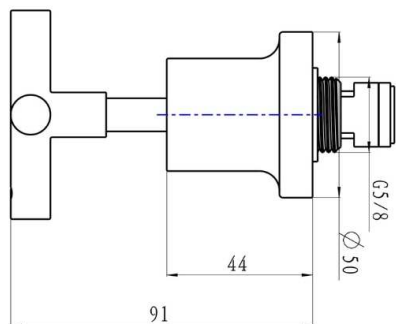

Tre Cross Handle Bath Set

Product Specifications

Code: TRE-65-CRS-CH
Finish: Chrome
Barcode: 9339897019231
Spindle/Divertor: 1/4 Turn Ceramic Disc
Primary Material: Low Lead Brass
Special Features: Push to Fit Adapter